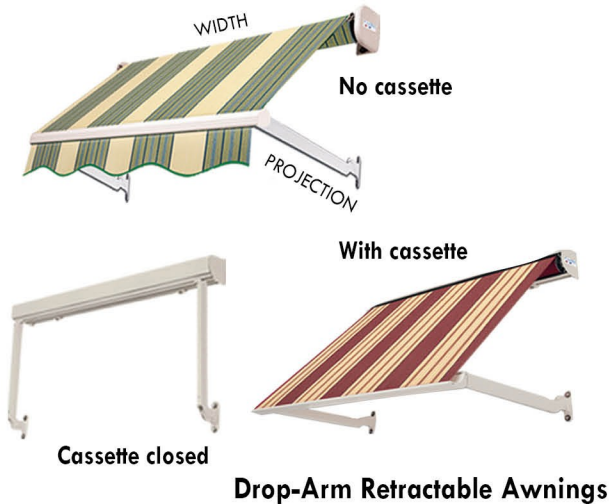

WINDOW / PORCH AWNINGS

DROP SHADES

HORIZONTAL SHADES

	No cassette	With cassette	No cassette	With cassette
--	-------------	---------------	-------------	---------------

Width Available in 1" increments	3' to 32'	3' to 16'	3' to 32'	3' to 16'
Projection/Drop	24" • 31" 39" • 47" 63"	24" • 31" 39" • 47" 63" (manual only)	3' 1" to 16' Available in 1" increments	3' 1" to 8' (motorized) 3' 1" to 9' (manual) Available in 1" increments
Frame Color	Standard <input type="checkbox"/> White Optional <input type="checkbox"/> Desert Sand <input type="checkbox"/> Earthstone <input type="checkbox"/> Sandstone <input type="checkbox"/> Quaker Bronze Additional custom colors available			
Operation	Manual • Motorized (powered by somfy.)			
Fabric	Solution-dyed acrylic		Solution-dyed acrylic • Screen fabric	
Valance	11 standard styles • Custom styles • Lettering options		N/A	
Accessories	Sun and rain sensor • myLink™		myLink™ (Must be present to secure or detach bottom hooks)	

Width / Projection	2' 1" to 13' Available in 1" increments	
Drop / Height	3' 6" to 8' Available in 1" increments	
Guide	Mounting post attaches to wall or floor	
Frame Color	Standard <input type="checkbox"/> White Optional <input type="checkbox"/> Desert Sand <input type="checkbox"/> Earthstone <input type="checkbox"/> Sandstone <input type="checkbox"/> Quaker Bronze Additional custom colors available	
Operation	Manual	
Fabric	Solution-dyed acrylic • Screen fabric	
Accessories	N/A	