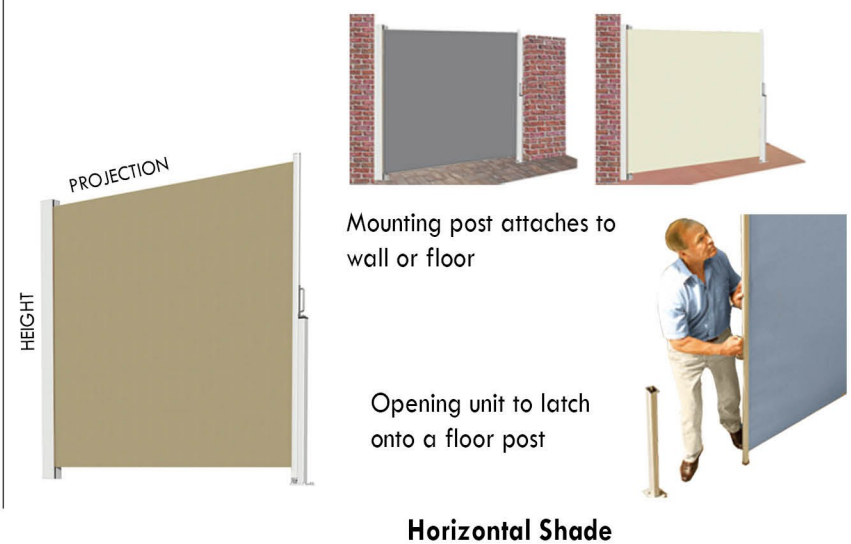

WINDOW / PORCH AWNINGS

DROP SHADES

HORIZONTAL SHADES

	No cassette	With cassette	No cassette	With cassette
--	-------------	---------------	-------------	---------------

Width Available in 1" increments	3' to 32'	3' to 16'	3' to 32'	3' to 16'
Projection/Drop	24" • 31" 39" • 47" 63"	24" • 31" 39" • 47" 63" (manual only)	3' 1" to 16' Available in 1" increments	3' 1" to 8' (motorized) 3' 1" to 9' (manual) Available in 1" increments
Frame Color	Standard <input type="checkbox"/> White Optional <input type="checkbox"/> Desert Sand <input type="checkbox"/> Earthstone <input type="checkbox"/> Sandstone <input type="checkbox"/> Quaker Bronze Additional custom colors available			
Operation	Manual • Motorized (powered by somfy.)			
Fabric	Solution-dyed acrylic		Solution-dyed acrylic • Screen fabric	
Valance	11 standard styles • Custom styles • Lettering options		N/A	
Accessories	Sun and rain sensor • myLink™		myLink™ (Must be present to secure or detach bottom hooks)	

Width / Projection	2' 1" to 13' Available in 1" increments	
Drop / Height	3' 6" to 8' Available in 1" increments	
Guide	Mounting post attaches to wall or floor	
Frame Color	Standard <input type="checkbox"/> White Optional <input type="checkbox"/> Desert Sand <input type="checkbox"/> Earthstone <input type="checkbox"/> Sandstone <input type="checkbox"/> Quaker Bronze Additional custom colors available	
Operation	Manual	
Fabric	Solution-dyed acrylic • Screen fabric	
Accessories	N/A	